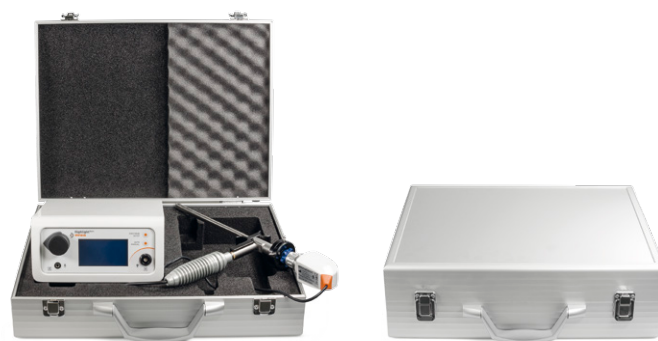

COMPLETE VIDEO-STROBOSCOPY SYSTEM

Combine HighLight Basic with one of the Invisia cameras: you will obtain a high quality video endostroboscopy system that ideally meets most of the needs and is easily carried in the small HighLight suitcase. And you will have access to the premium tools available in the Daisy software, like the strobo-kymography, the frame-by-frame view and the analysis of the patient's voice.