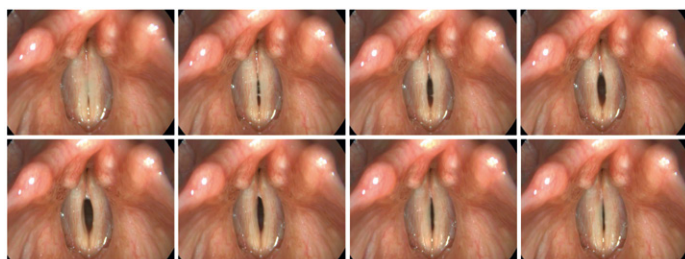

HighLight Basic is developed by:

INVENTIS s.r.l.

CORSO STATI UNITI, 1/3
35127 PADOVA - ITALY
PHONE: +39.049.8962 844
FAX: +39.049.8966 343
info@inventis.it
www.inventis.it

Follow us on Twitter
<http://twitter.com/inventisrl>

The Inventis Quality System complies with ISO 9001 and ISO 13485 standards.

Invisia® is a registered trademark of Inventis s.r.l.